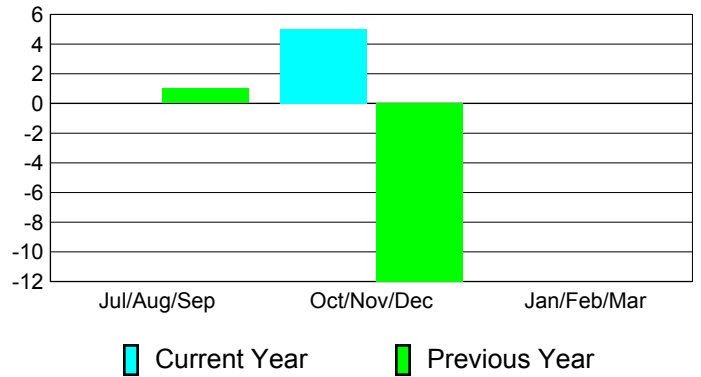

Gender Comparison 2010-2011

Male Female