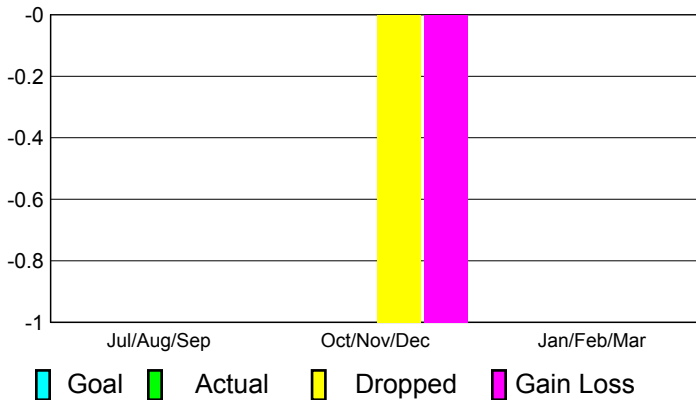

GMT: **Norbert Bationo**

Location: **REPUBLIC OF BURUNDI**

GMT CA: **6**

CLUBS

**Club Results
2010-2011**

**Clubs
2009-2010**

Month	New Club Goal	Actual New Clubs	Actual Dropped Clubs	Gain/Loss of Clubs	Gain/Loss of Clubs
Jul/Aug/Sep	0	0	0	0	0
Oct/Nov/Dec	0	0	-1	-1	0
Jan/Feb/Mar	0	0	0	0	0
Totals	0	0	-1	-1	0

Club Results 2010-2011

Goal, New, Dropped, Gain/Loss

Comparison of Club Gain/Loss

Current Year Compared to the Previous Year

YTD Status Quo Clubs 2010-2011

Status Quo Clubs Compared to Status Quo Members

MEMBERSHIP