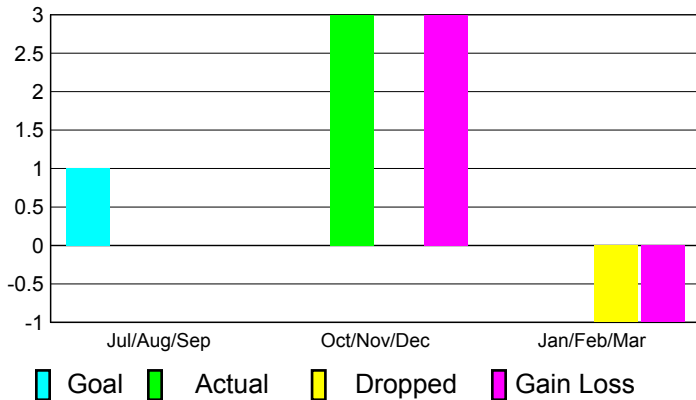

2010-2011 GMT Reports for District (or Undistricted) **District 409 CONGO,DEM REP**

GMT: **Norbert Bationo**

Location: **CONGO,DEM REP OF THE**

GMT CA: **6**

CLUBS

**Club Results
2010-2011**

**Clubs
2009-2010**

Month	New Club Goal	Actual New Clubs	Actual Dropped Clubs	Gain/Loss of Clubs	Gain/Loss of Clubs
Jul/Aug/Sep	1	0	0	0	0
Oct/Nov/Dec	0	3	0	3	1
Jan/Feb/Mar	0	0	-1	-1	0
Totals	1	3	-1	2	1

Club Results 2010-2011

Goal, New, Dropped, Gain/Loss

Comparison of Club Gain/Loss

Current Year Compared to the Previous Year