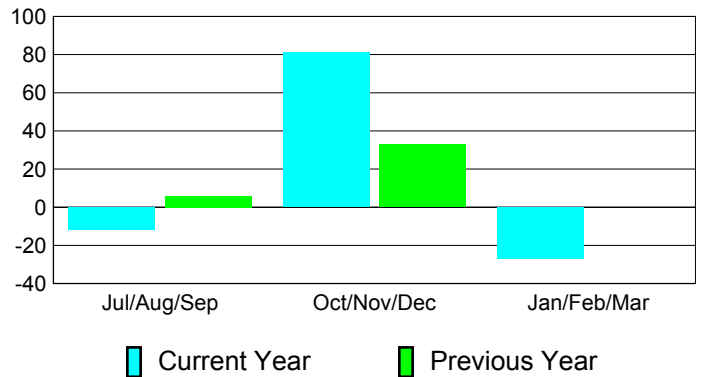

Goal, New, Dropped, Gain/Loss

Comparison of Club Gain/Loss

Current Year Compared to the Previous Year

YTD Status Quo Clubs 2010-2011

Status Quo Clubs Compared to Status Quo Members

MEMBERSHIP

**Membership Results
2010-2011**

**Membership
2009-2010**

Month	Net Memb Goal	Actual New Memb	Actual Dropped Memb	Gain/Loss of Memb	Gain/Loss of Memb
Jul/Aug/Sep	20	20	-32	-12	6
Oct/Nov/Dec	15	100	-19	81	33
Jan/Feb/Mar	15	10	-37	-27	0
Totals	50	130	-88	42	39

Membership Results 2010-2011

Goal, New, Dropped, Gain/Loss

Comparison of Membership Gain/Loss

Current Year Compared to the Previous Year

Gender Comparison 2010-2011

Jul/Aug/Sep

Oct/Nov/Dec

Jan/Feb/Mar