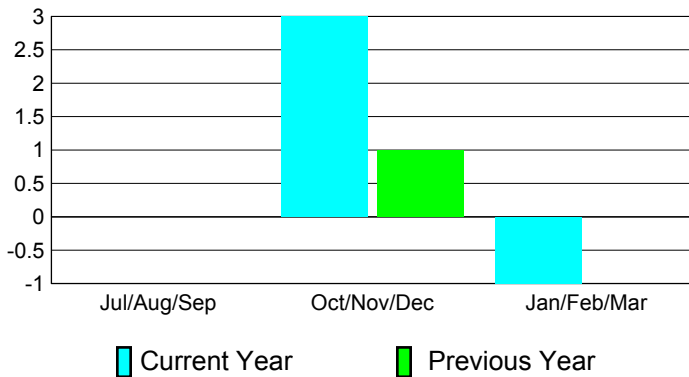

Month	New Club Goal	Actual New Clubs	Actual Dropped Clubs	Gain/Loss of Clubs	Gain/Loss of Clubs
Jul/Aug/Sep	1	0	0	0	0
Oct/Nov/Dec	0	3	0	3	1
Jan/Feb/Mar	0	0	-1	-1	0
Totals	1	3	-1	2	1

Club Results 2010-2011

Goal, New, Dropped, Gain/Loss

Comparison of Club Gain/Loss

Current Year Compared to the Previous Year

YTD Status Quo Clubs 2010-2011

Status Quo Clubs Compared to Status Quo Members

MEMBERSHIP

**Membership Results
2010-2011**