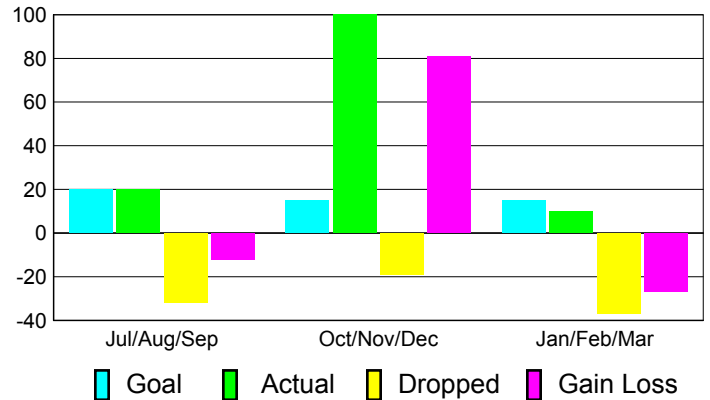

Membership Results 2010-2011

Goal, New, Dropped, Gain/Loss

Comparison of Membership Gain/Loss

Current Year Compared to the Previous Year