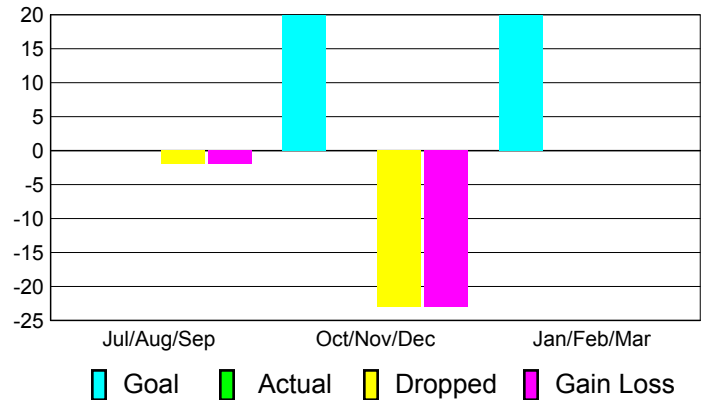

Membership Results 2010-2011

Goal, New, Dropped, Gain/Loss

Comparison of Membership Gain/Loss

Current Year Compared to the Previous Year