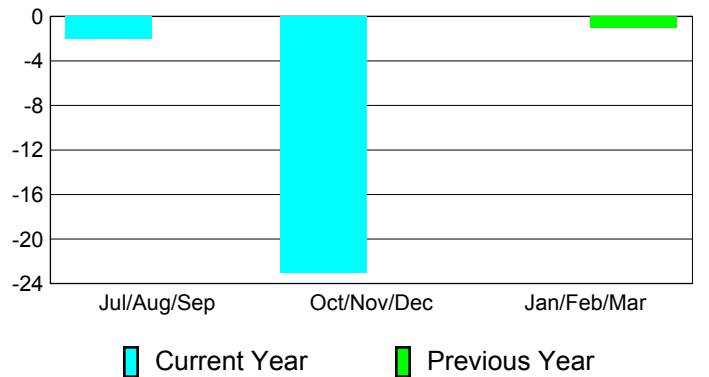

**Membership Results
2010-2011**

**Membership
2009-2010**

Month	Net Memb Goal	Actual New Memb	Actual Dropped Memb	Gain/Loss of Memb	Gain/Loss of Memb
Jul/Aug/Sep	0	0	-2	-2	0
Oct/Nov/Dec	20	0	-23	-23	0
Jan/Feb/Mar	20	0	0	0	-1
Totals	40	0	-25	-25	-1

Membership Results 2010-2011

Goal, New, Dropped, Gain/Loss

Comparison of Membership Gain/Loss

Current Year Compared to the Previous Year

Gender Comparison 2010-2011

Jul/Aug/Sep

Oct/Nov/Dec

Jan/Feb/Mar