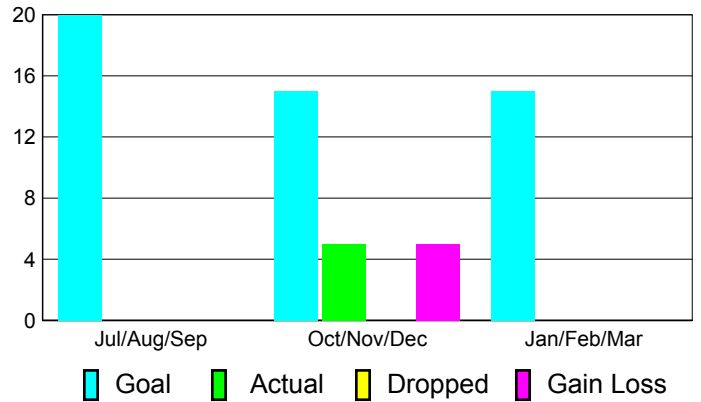

Membership Results 2010-2011

Goal, New, Dropped, Gain/Loss

Comparison of Membership Gain/Loss

Current Year Compared to the Previous Year